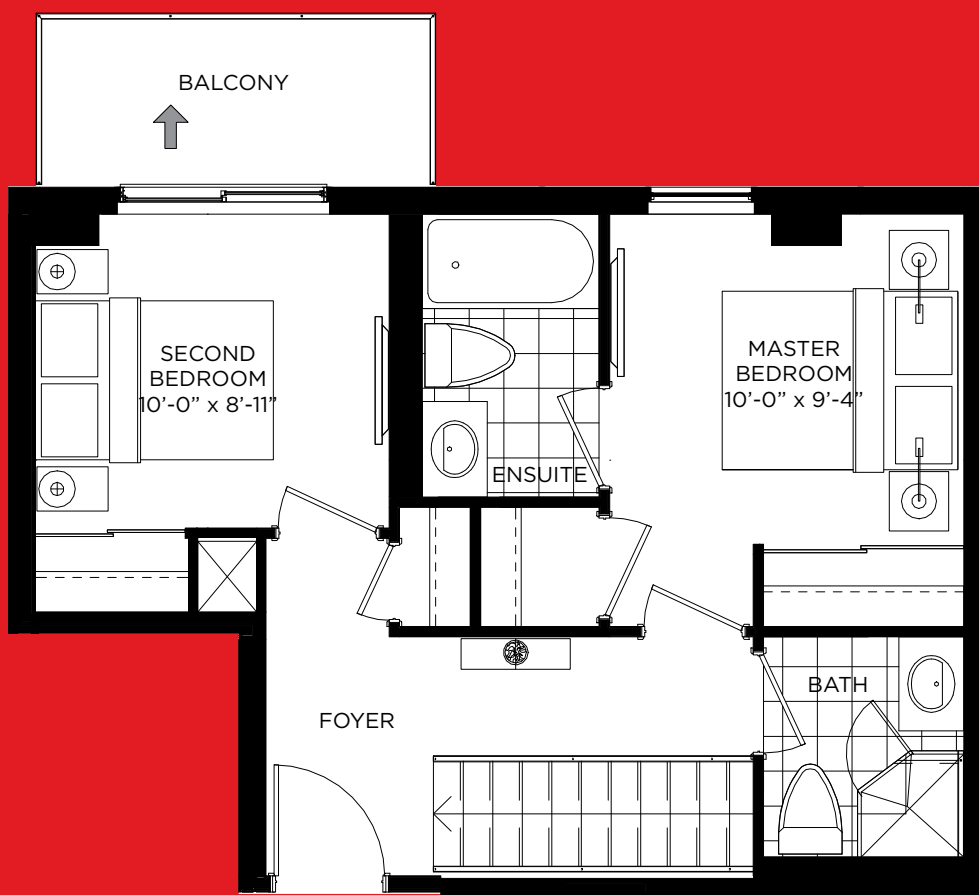

GINSENG

townhome 1,049 SQ.FT.

balcony 46 SQ.FT. *patio* 163 SQ.FT.

TEAGARDEN

CONDOMINIUMS

FLOOR 1

FLOOR P1

L2

All dimensions are approximate and subject to normal construction variances. Dimensions may exceed the useable floor area. Sizes and specifications subject to change without notice. Furniture is displayed for illustration purposes only and does not necessarily reflect the electrical plan for the suite. Suites are sold unfurnished. E. & O. E.