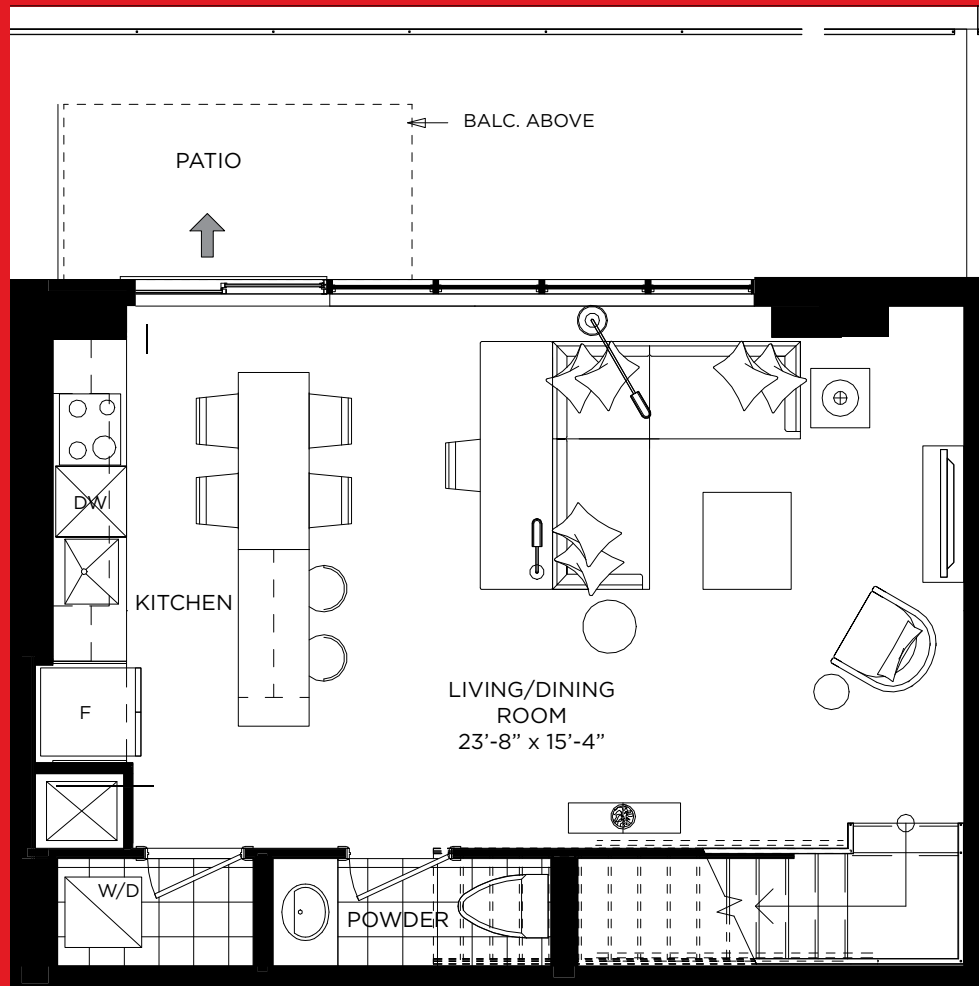

GINSENG

townhome 1,049 SQ.FT.

balcony 46 SQ.FT. *patio* 163 SQ.FT.

TEAGARDEN

CONDOMINIUMS

FLOOR 1

FLOOR P1

L2

All dimensions are approximate and subject to normal construction variances. Dimensions may exceed the useable floor area. Sizes and specifications subject to change without notice. Furniture is displayed for illustration purposes only and does not necessarily reflect the electrical plan for the suite. Suites are sold unfurnished. E. & O. E.