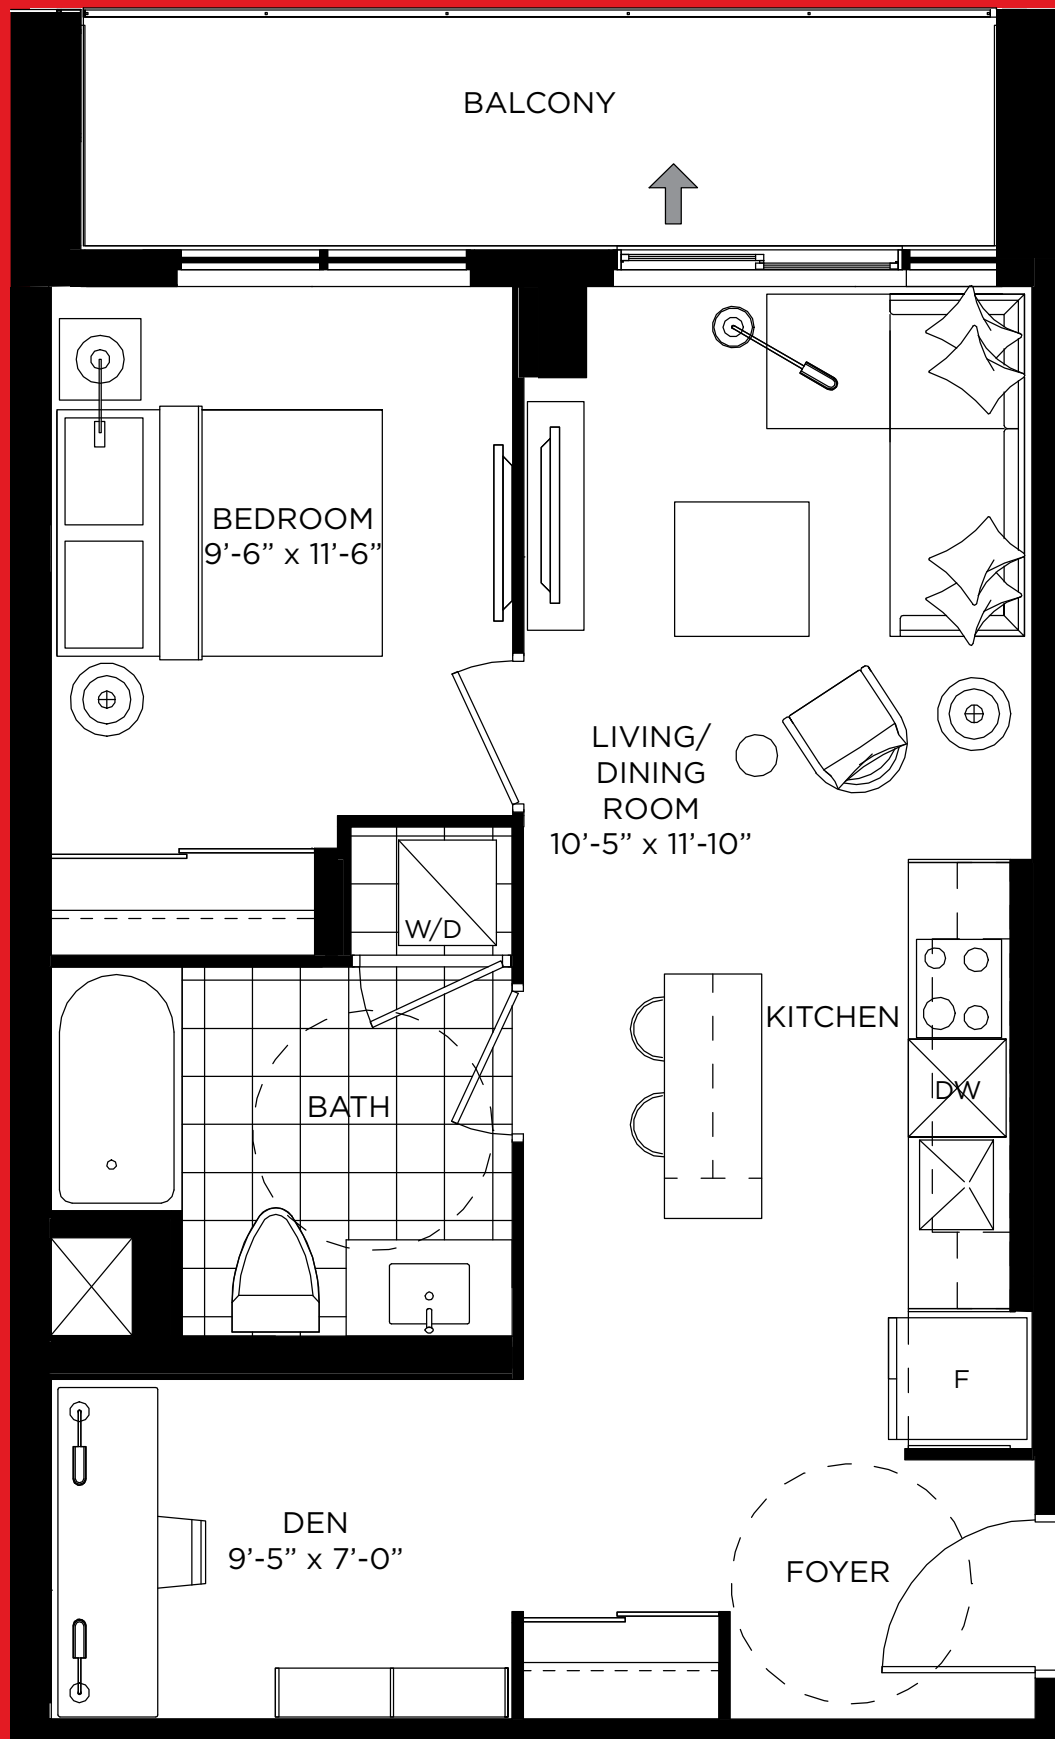

HONEYLEMON

one bedroom + den 657 SQ.FT.
balcony 84 SQ.FT.

TEAGARDEN

CONDOMINIUMS

1A+D-BF

All dimensions are approximate and subject to normal construction variances. Dimensions may exceed the useable floor area. Sizes and specifications subject to change without notice. Furniture is displayed for illustration purposes only and does not necessarily reflect the electrical plan for the suite. Suites are sold unfurnished. E. & O. E.

FLOORS 3-4