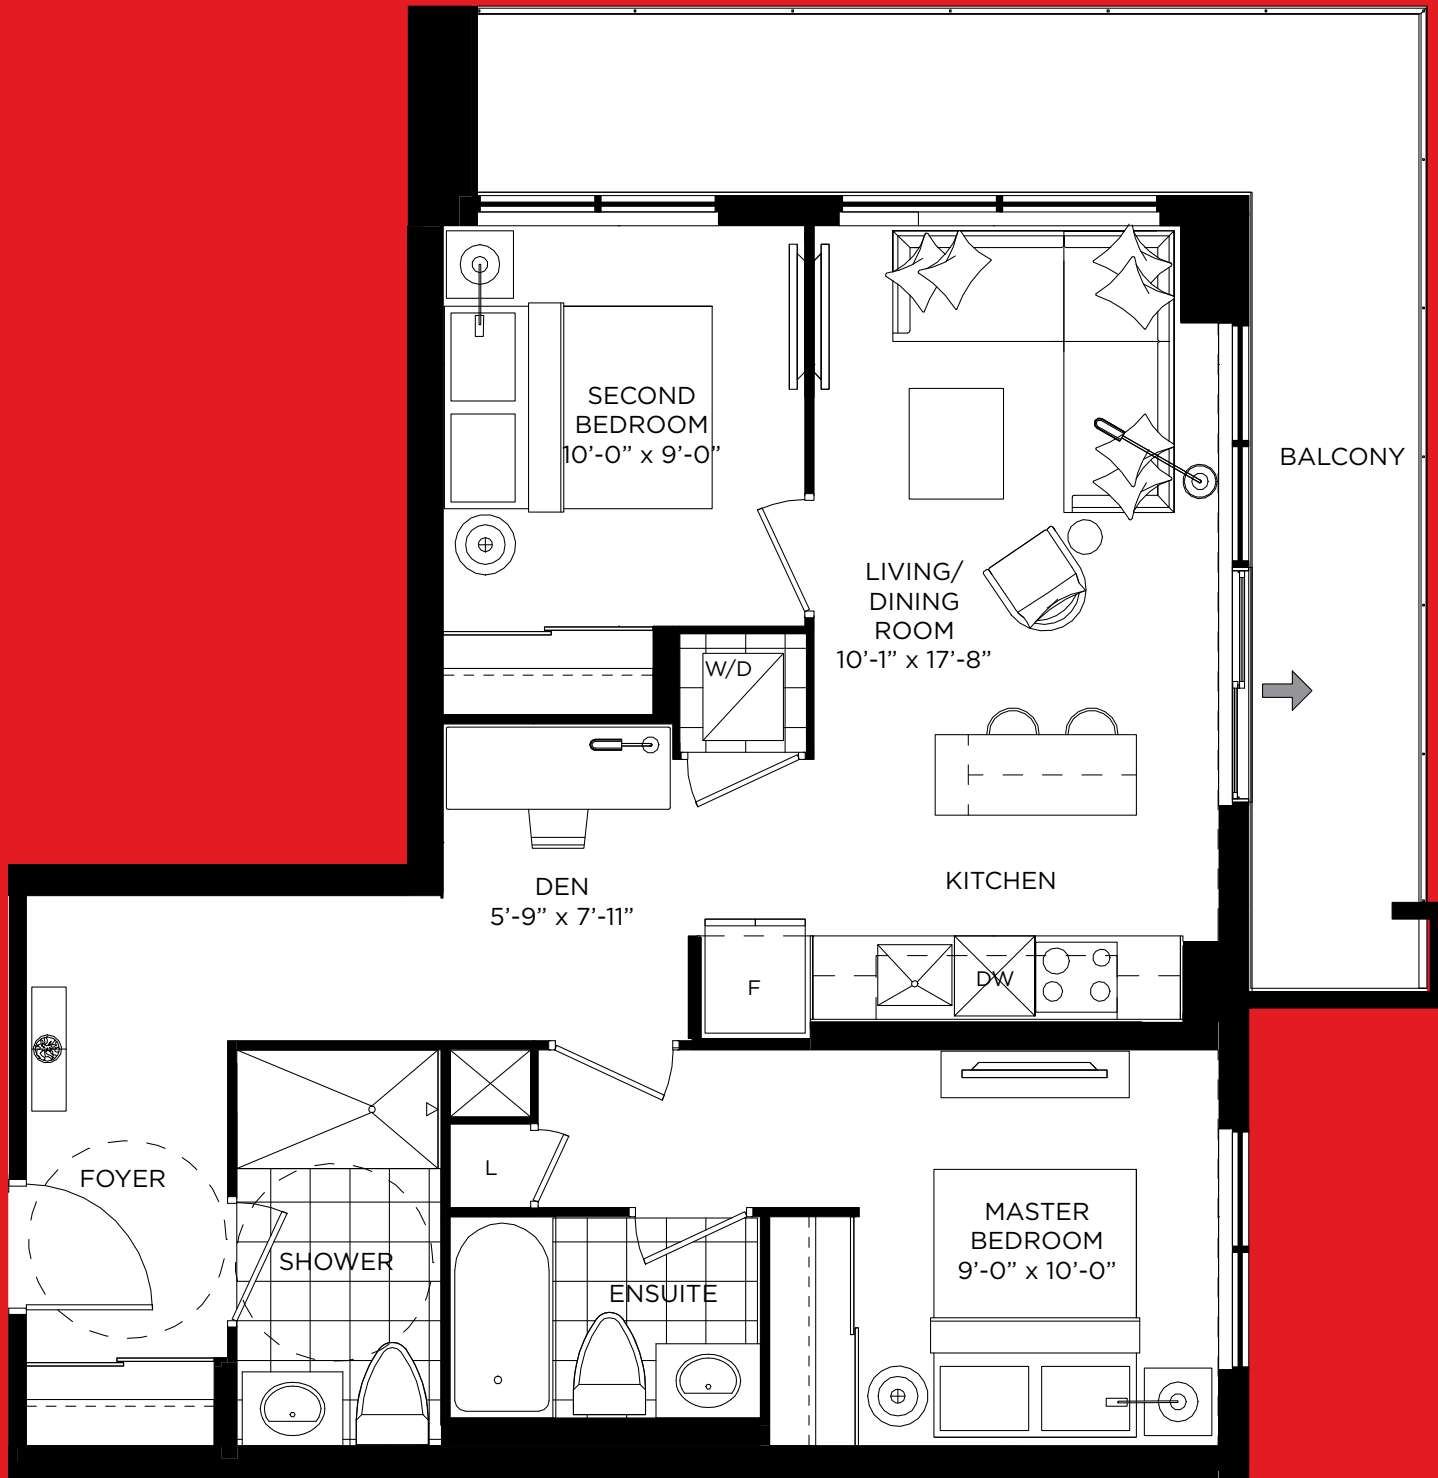

PEKOE

two bedroom + den 800 SQ.FT.
balcony 180 SQ.FT.

TEAGARDEN

CONDOMINIUMS

FLOOR 11
PENTHOUSE

FLOORS 7-10

FLOOR 6

FLOOR 5

FLOORS 3-4

2A+D

All dimensions are approximate and subject to normal construction variances. Dimensions may exceed the useable floor area. Sizes and specifications subject to change without notice. Furniture is displayed for illustration purposes only and does not necessarily reflect the electrical plan for the suite. Suites are sold unfurnished. E. & O. E.