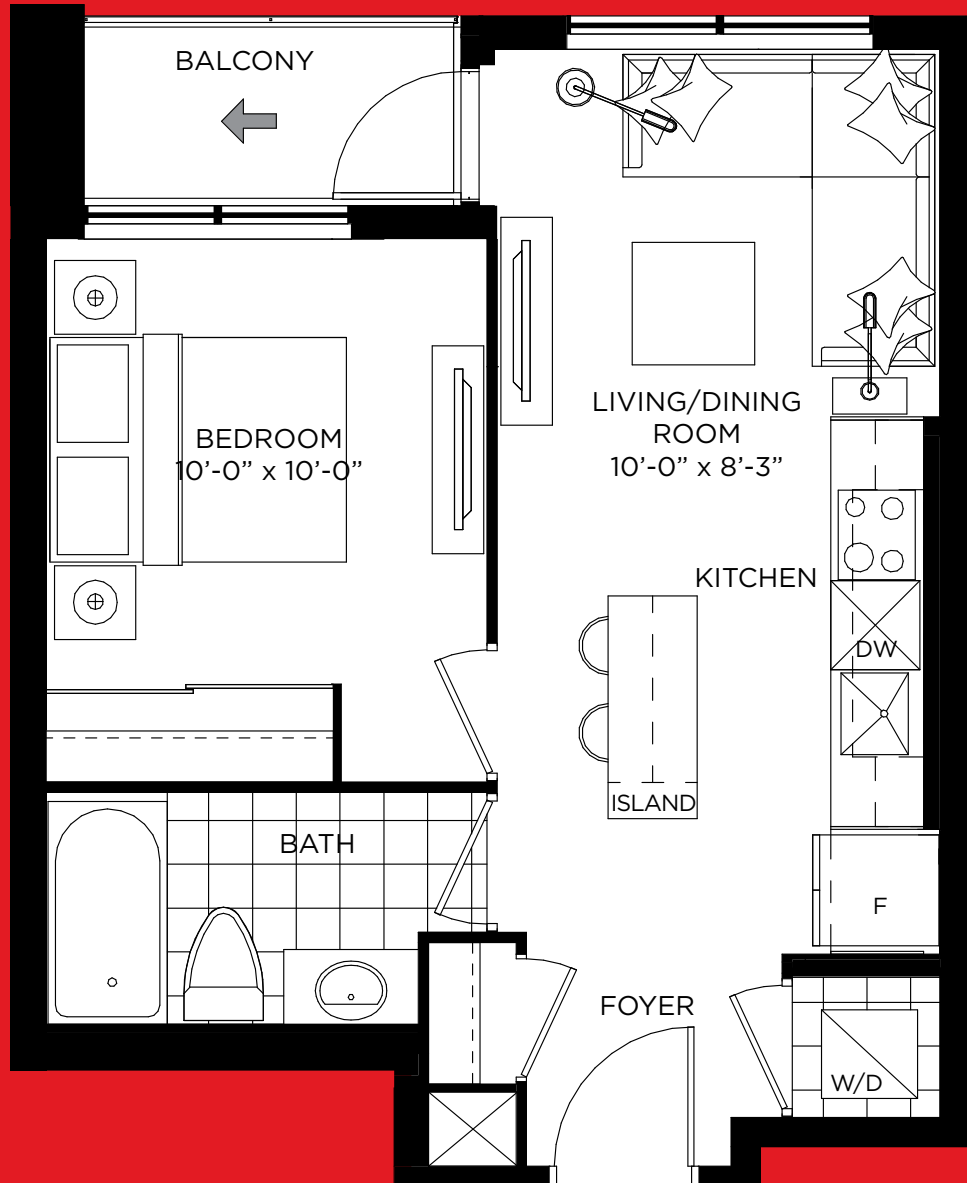

POMEGRANATE

one bedroom 484 SQ.FT.
balcony 32 SQ.FT.

TEAGARDEN

CONDOMINIUMS

1C

All dimensions are approximate and subject to normal construction variances. Dimensions may exceed the useable floor area. Sizes and specifications subject to change without notice. Furniture is displayed for illustration purposes only and does not necessarily reflect the electrical plan for the suite. Suites are sold unfurnished. E. & O. E.

FLOORS 7-10