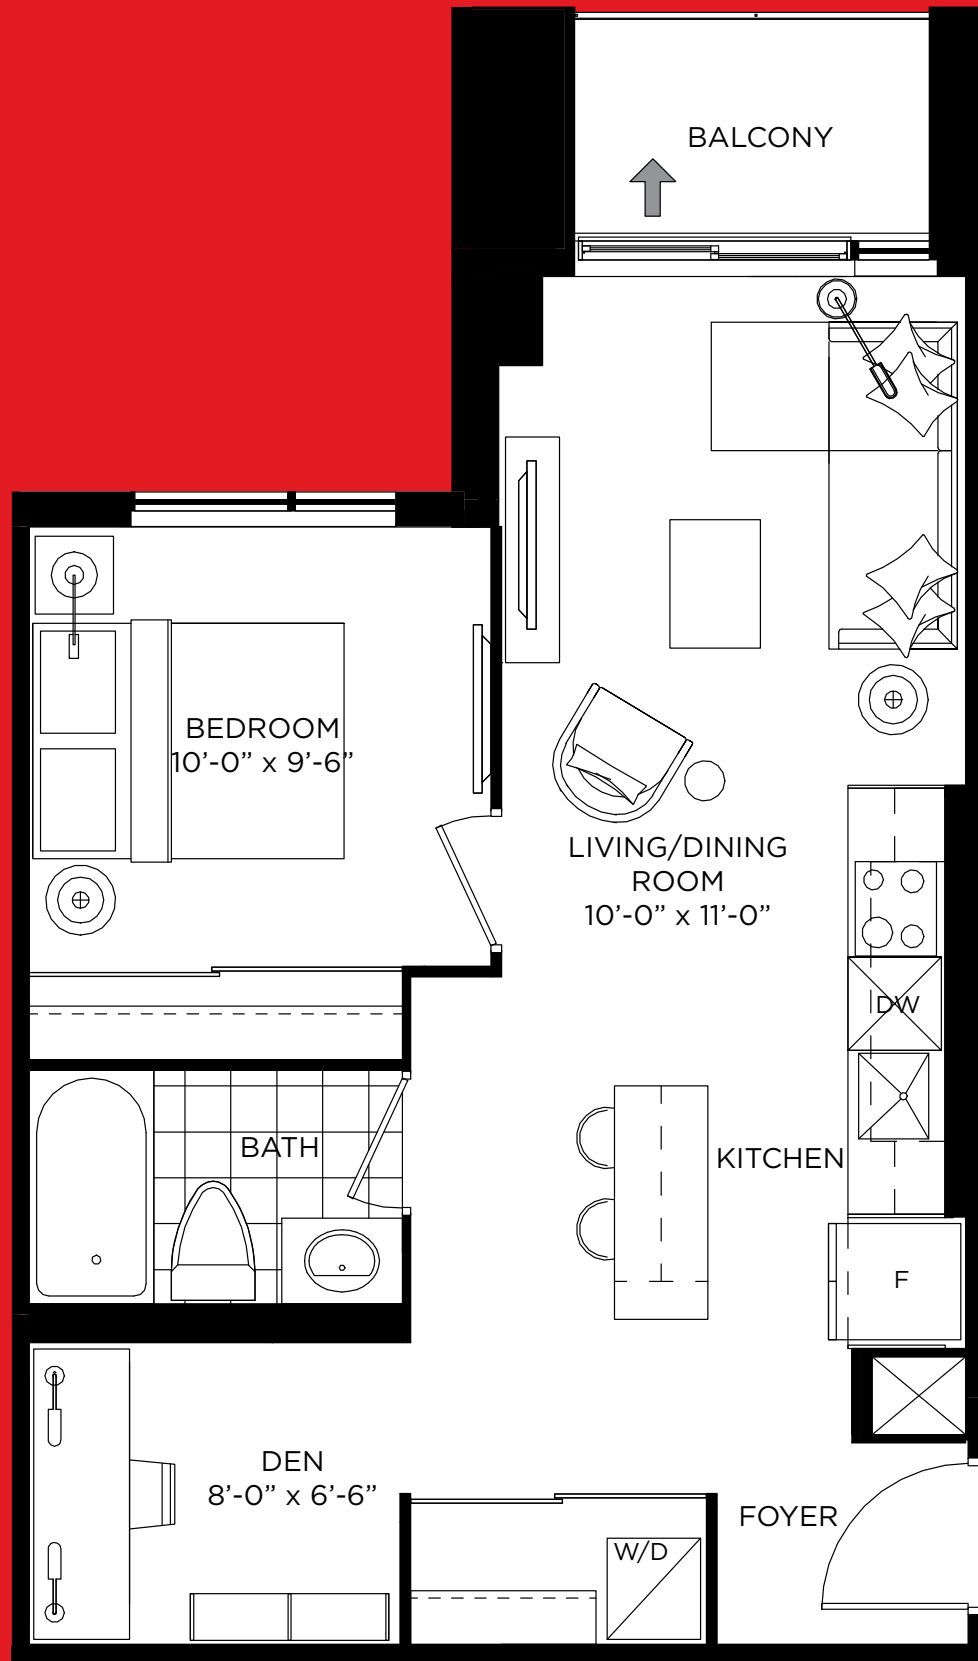

WHITE PEARLS

one bedroom + den 600 SQ.FT.
balcony 32 SQ.FT.

TEAGARDEN

CONDOMINIUMS

1F+D

All dimensions are approximate and subject to normal construction variances. Dimensions may exceed the useable floor area. Sizes and specifications subject to change without notice. Furniture is displayed for illustration purposes only and does not necessarily reflect the electrical plan for the suite. Suites are sold unfurnished. E. & O. E.

FLOORS 7-10