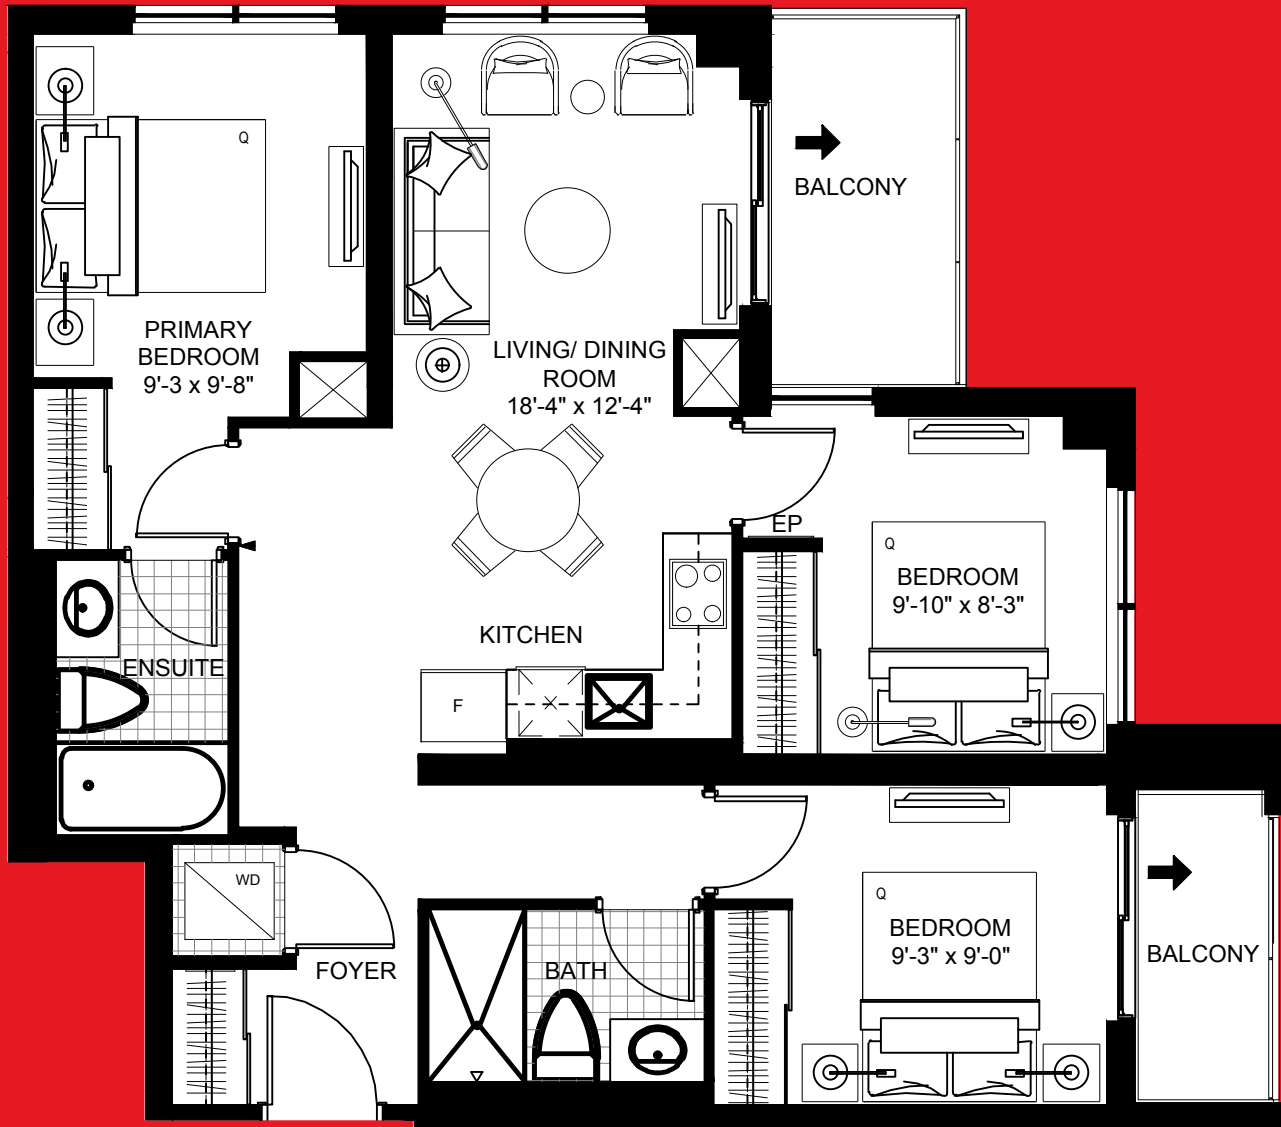

# HIGH TEA – BARCELONA

*three bedroom 899 SQ.FT.  
balcony 97 SQ.FT.*

FLOOR 14

FLOOR 12

3A

All dimensions are approximate and subject to normal construction variances. Dimensions may exceed the useable floor area. Sizes and specifications subject to change without notice. Furniture is displayed for illustration purposes only and does not necessarily reflect the electrical plan for the suite. Suites are sold unfurnished. E. & O. E.