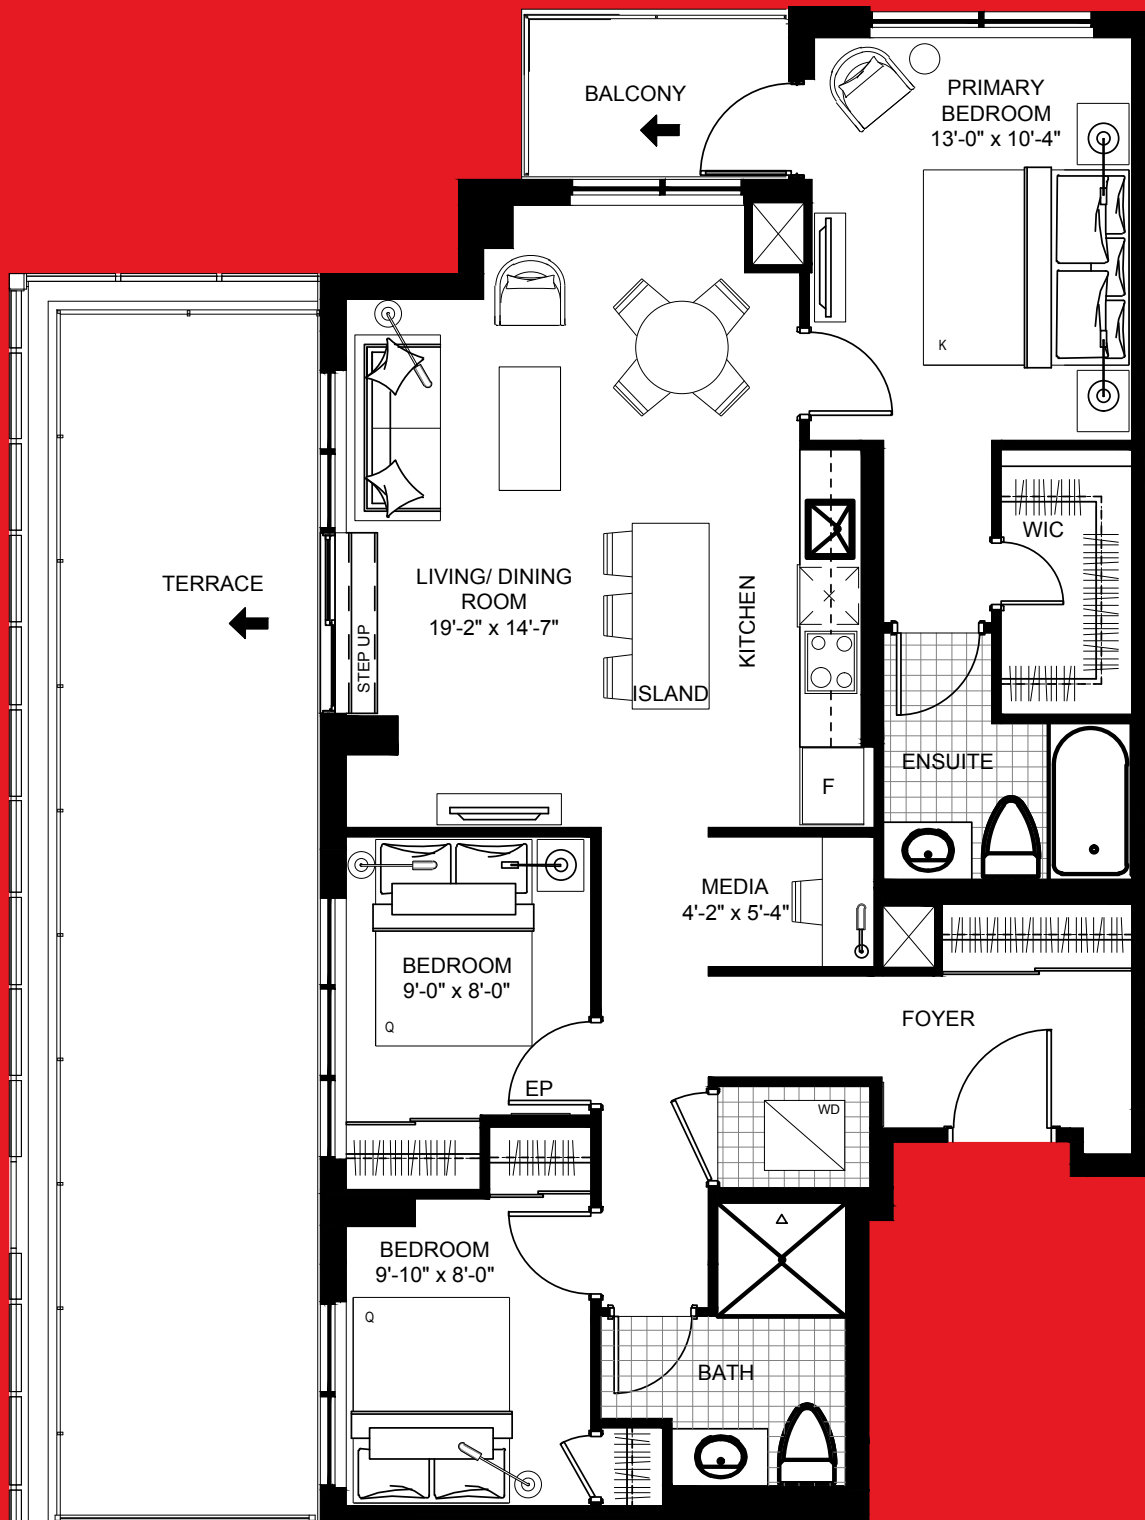

HIGH TEA – ROME

three bedroom + media 1,094 SQ.FT.

balcony 44 SQ.FT.

terrace 325 SQ.FT.

FLOOR 13

3A+D

All dimensions are approximate and subject to normal construction variances. Dimensions may exceed the useable floor area. Sizes and specifications subject to change without notice. Furniture is displayed for illustration purposes only and does not necessarily reflect the electrical plan for the suite. Suites are sold unfurnished. E. & O. E.