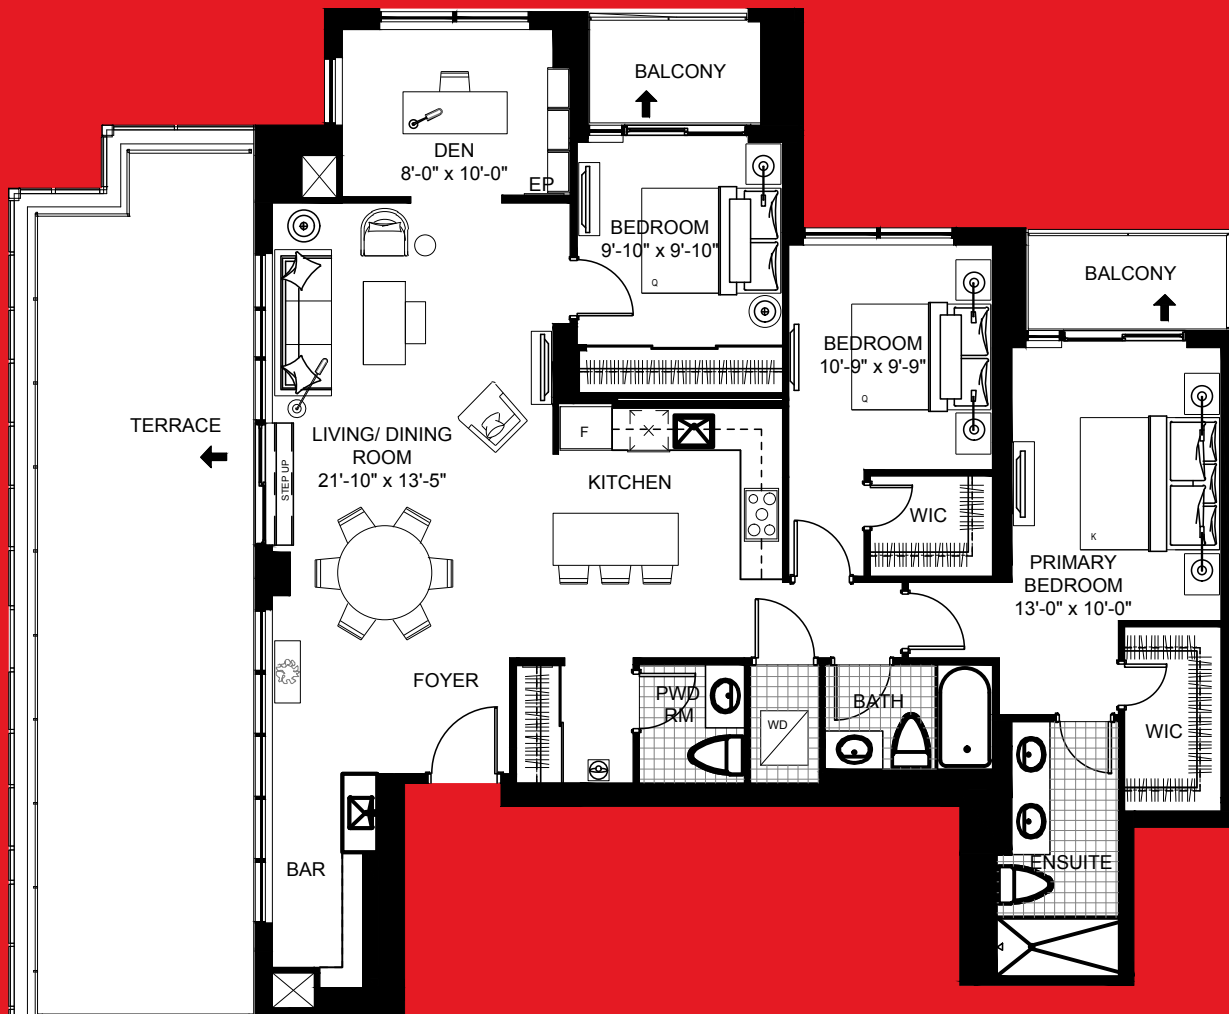

HIGH TEA – TORONTO

three bedroom + den 1,570 SQ.FT.

balcony 86 SQ.FT.

terrace 417 SQ.FT.

3G

All dimensions are approximate and subject to normal construction variances. Dimensions may exceed the useable floor area. Sizes and specifications subject to change without notice. Furniture is displayed for illustration purposes only and does not necessarily reflect the electrical plan for the suite. Suites are sold unfurnished. E. & O. E.

FLOOR 14