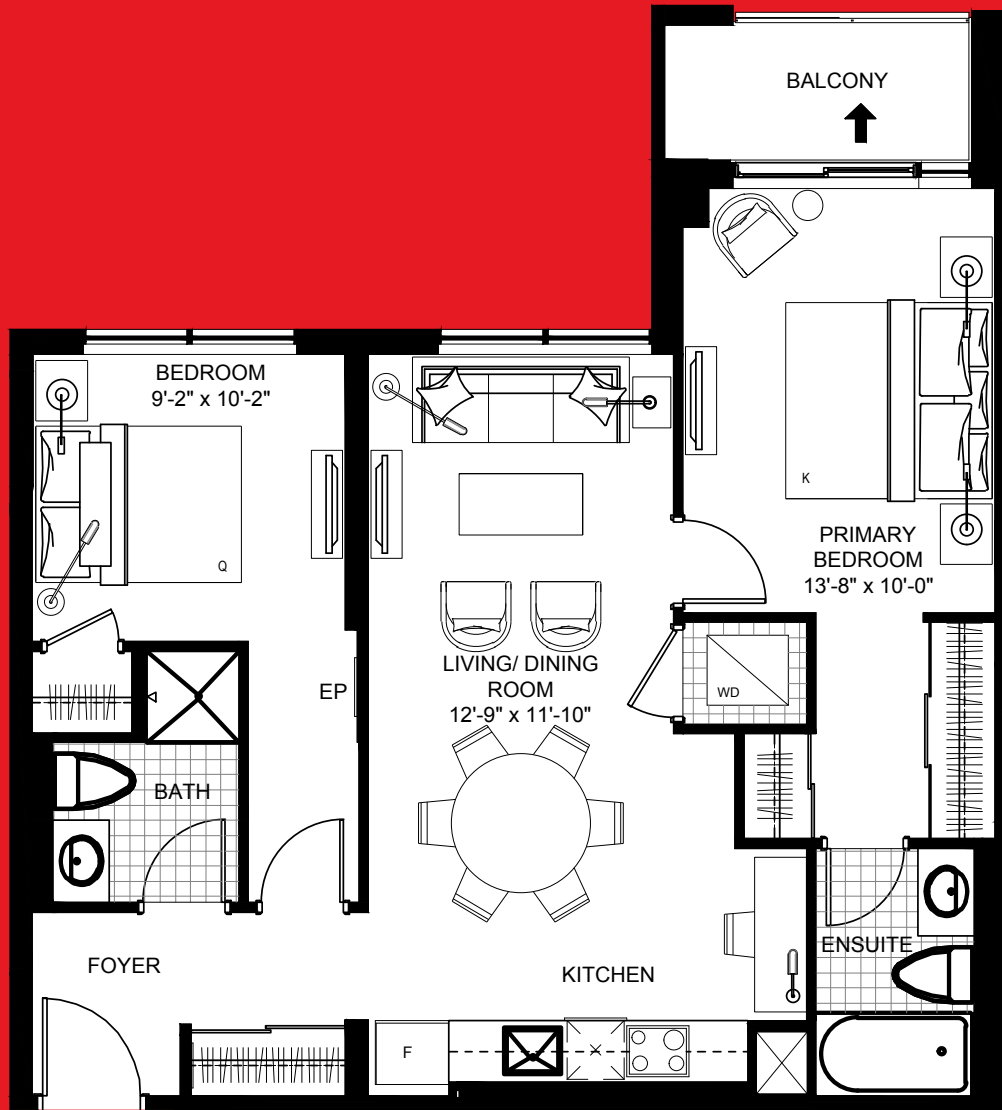

HIGH TEA – ZURICH

*two bedroom 876 SQ.FT.
balcony 47 SQ.FT.*

FLOOR 12